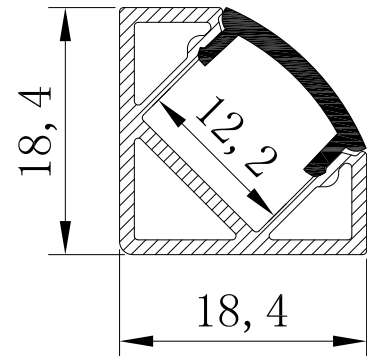

Color 

Unit: mm

## Features:

1. Model: HL-BAPL007
2. Material: AL6063+PMMA
3. Surface: Anodized/Painting
4. Lighting source width: 12mm
5. Length: 4m/max
6. Installation: For wardrobe / bookcase / bars / counter and other cabinet application.

## Accessory:

End Cap

Aluminum Profile

Mounting Clip (PC)

Cover